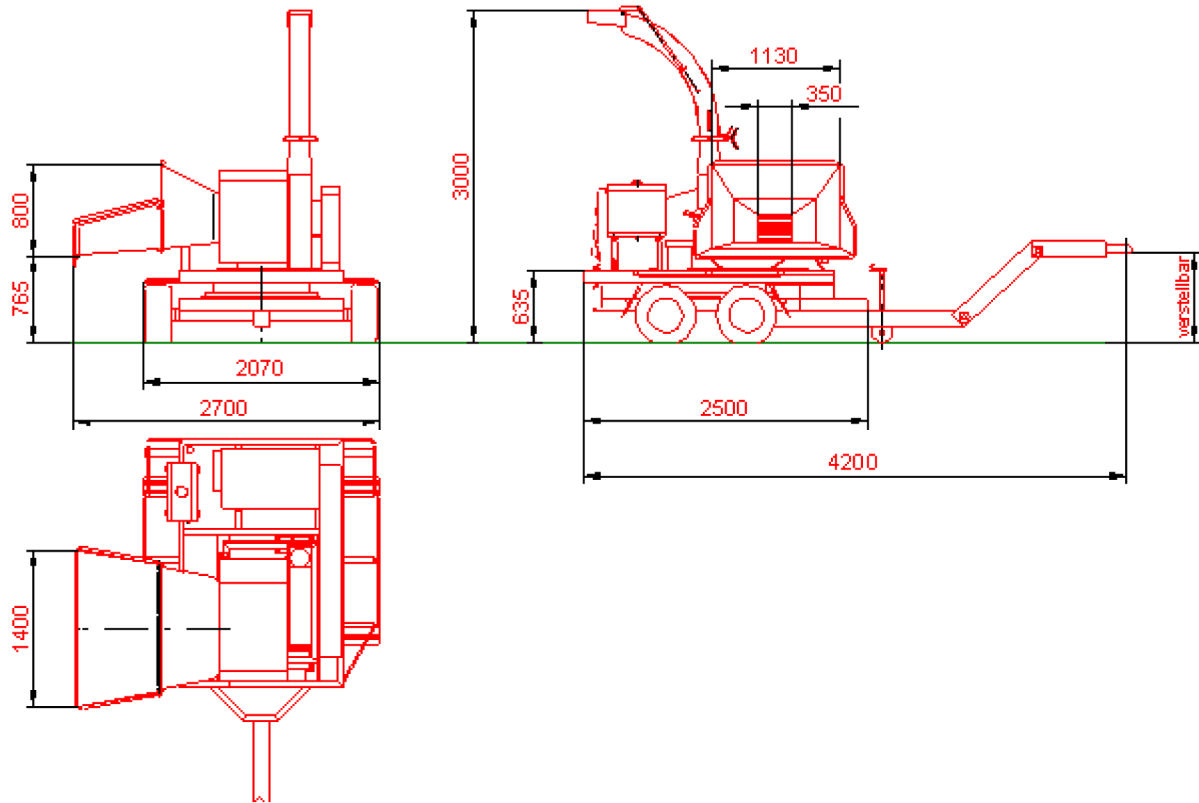

### H 8

<b>Material to be processed:</b>	<b>up to approx. 240 mm</b>
<b>Diameter of cutter disc:</b>	<b>840 mm</b>
<b>Thickness of cutter disc:</b>	<b>35 mm</b>
<b>Infeed opening (W x H):</b>	<b>355 x 250 mm</b>
<b>Infeed table / hopper:</b>	<b>1.300 x 900 mm</b>

**Husmann**  
 ZERKLEINERUNGS-KOMPOSTIERUNGS-TECHNIK

**Series:**

Art.-Nr.:	Model	Design
22100000	H 8 Z	P.T.O. drive, powered by towing vehicle via cardan shaft (1000 r.p.m.), minimum driving power P = approx. 50 kW
22250000	H 8 M	Powered by Hatz diesel engine with P = 51,4 kW, electric cold starter, chassis with 80 km/h speed axle, lighting, TÜV-approval